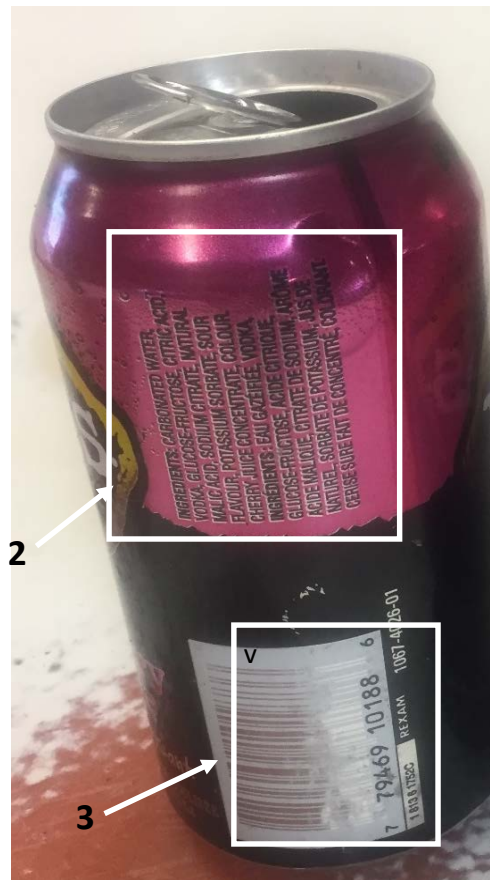

November 28, 2016

DEPOT NOTIFICATION RE: Mike's Hard Black Cherry Lemonade Canadian vs. American Container

Attention depot operators and staff,

This notice is to inform you of the differences between some of the Canadian and American containers showing up at Depots. **Only the Canadian container is registered and acceptable at your Depot for a deposit.** The differences in the Canadian and American containers are outlined in the images below.

Mike's Hard Black Cherry lemonade 355 mL Aluminum NonRefillable

Canadian UPC: 7-79469-10188-6

American UPC: 6-35985-12846-5

Mike's Hard Black Cherry Lemonade Canadian Can:

1. Size displayed in Milliliters
2. Back of container lists Ingredients in both English and French
3. Canadian UPC: 7-79469-10188-6

Mike's Hard Black Cherry Lemonade American Can:

1. Size displayed in Fluid Ounces
2. Has Government Warning on container
3. Has quote: "Mikes is HARD, so is PRISON. Don't drink until you are 21."
4. American UPC: 6-35985-12846-5